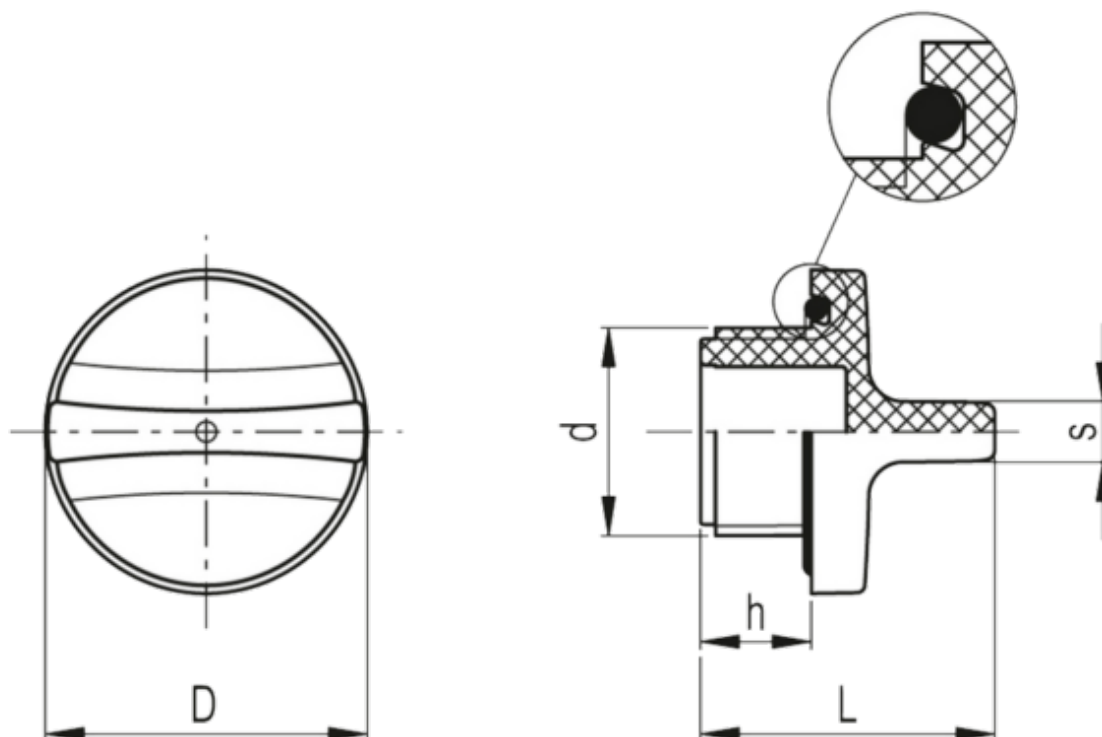

Data Sheet

Article number: 2311158197

Description: E+G Plug
THR.1/2

Measures

D	= 32
d	= G1/2
h	= 11
L	= 29
s	= 4
Weight (g)	= 10